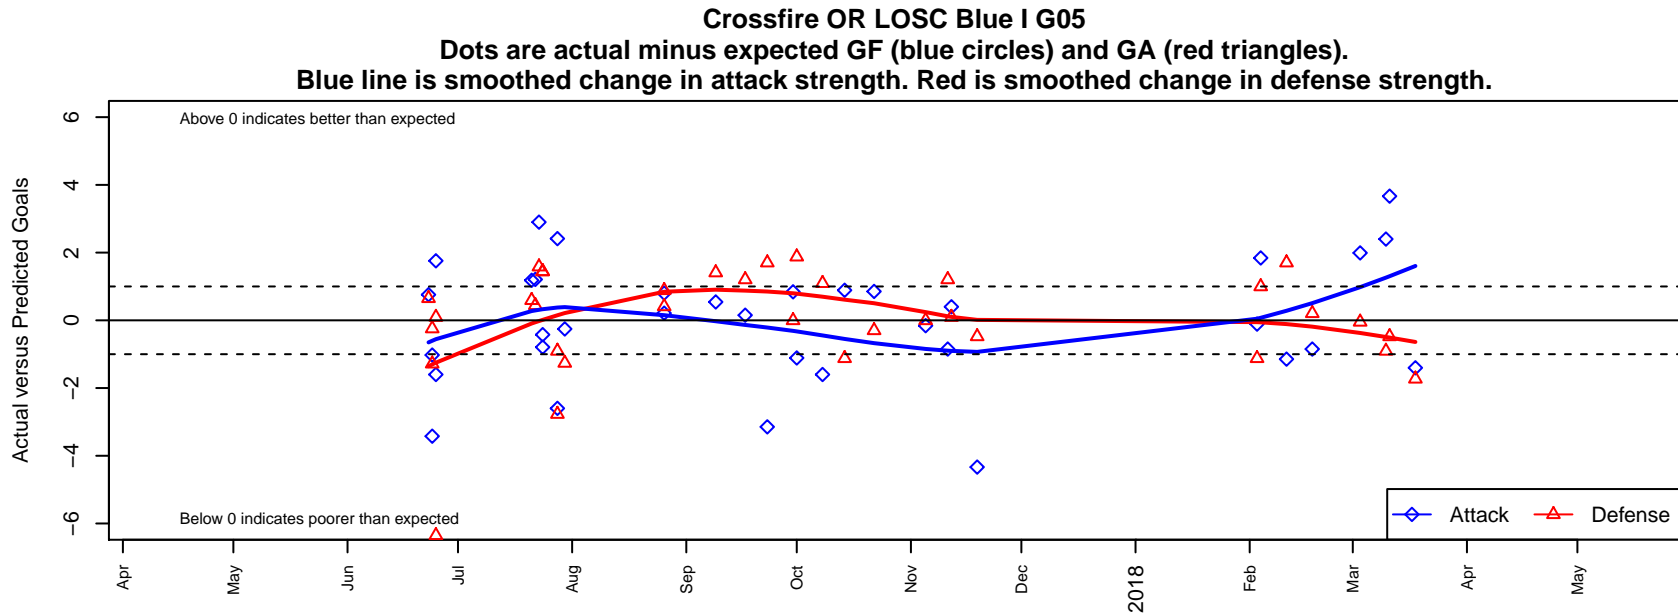

## Crossfire OR LOSC Blue I G05

Crossfire Oregon  
 Lake Oswego, OR  
 G05 total strength=1109  
 attack=5.06 defense=1.68  
 fall league = PTT G05 Premier White  
 spr league = Spr OYS G05 Premier White  
 notes= Rapids

**attack and defense variance (black dot)  
relative to other teams  
and top 10 in region**

**attack and defense rating  
relative to others at age  
and all opponents in last 13 months**

**Performance relative to 13 month average**