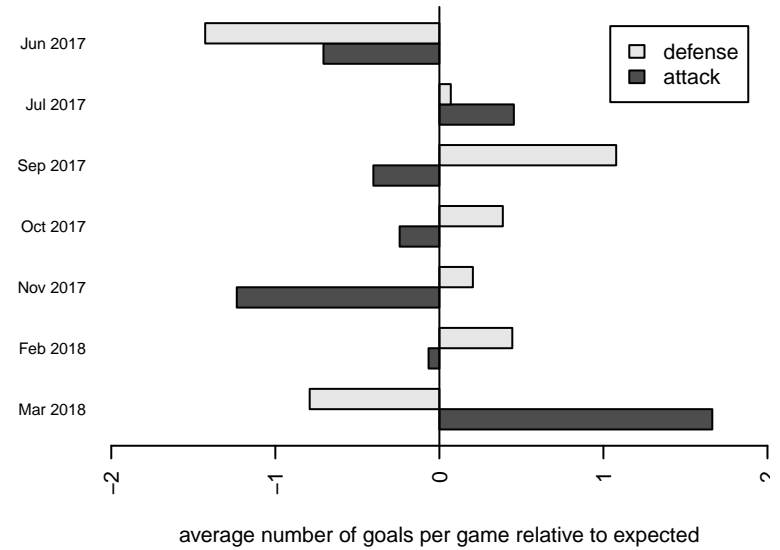

Performance relative to 13 month average