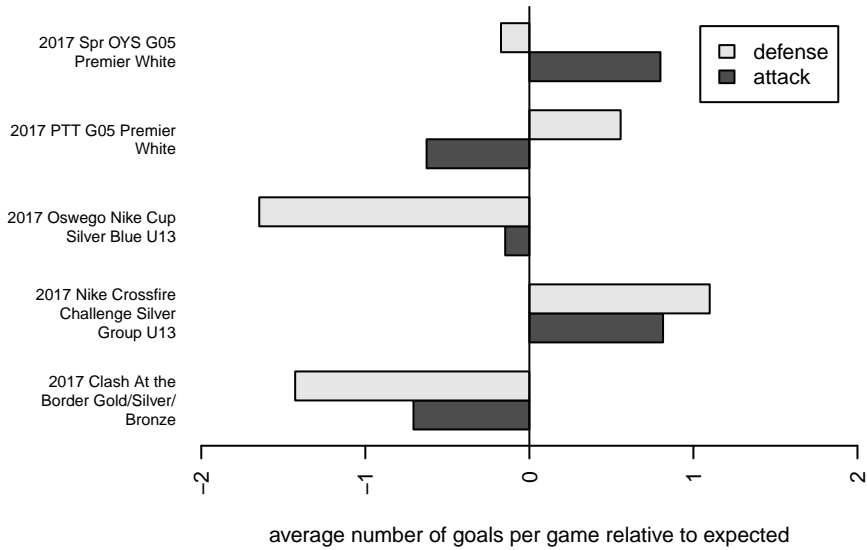

## Crossfire OR LOSC Blue I G05

Crossfire Oregon  
 Lake Oswego, OR  
 G05 total strength=1109  
 attack=5.06 defense=1.68  
 fall league = PTT G05 Premier White  
 spr league = Spr OYS G05 Premier White  
 notes= Rapids

alt names used:  
 LAKE OSWEGO BLUE I 2005 RAPIDS  
 LOSC 05G Blue 1  
 LOSC BLUE I 2005  
 LOSC BLUE I 2005 (OR)  
 LOSC BLUE I 2005 (OR)  
 LOSC 05G Blue 1

Venues played:  
 2017 Clash At the Border Gold/Silver/Bronze  
 2017 Nike Crossfire Challenge Silver Group U1  
 2017 Oswego Nike Cup Silver Blue U13  
 2017 Summer Slam Gold  
 2017 PTT G05 Premier White  
 2017 Spr OYS G05 Premier White

**attack and defense variance (black dot)  
relative to other teams  
and top 10 in region**

**attack and defense rating  
relative to others at age  
and all opponents in last 13 months**

**Performance relative to 13 month average**