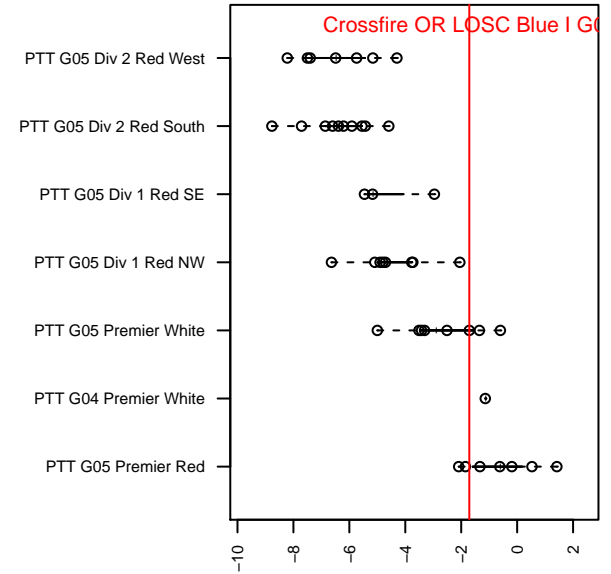

## Crossfire OR LOSC Blue I G05

Crossfire Oregon  
 Lake Oswego, OR  
 G05 total strength=1109  
 attack=5.06 defense=1.68  
 fall league = PTT G05 Premier White  
 spr league = Spr OYS G05 Premier White  
 notes= Rapids

alt names used:  
 LAKE OSWEGO BLUE I 2005 RAPIDS  
 LOSC 05G Blue 1  
 LOSC BLUE I 2005  
 LOSC BLUE I 2005 (OR)  
 LOSC BLUE I 2005 (OR)  
 LOSC 05G Blue 1

Venues played:  
 2017 Clash At the Border Gold/Silver/Bronze  
 2017 Nike Crossfire Challenge Silver Group U1  
 2017 Oswego Nike Cup Silver Blue U13  
 2017 Summer Slam Gold  
 2017 PTT G05 Premier White  
 2017 Spr OYS G05 Premier White

**attack and defense variance (black dot)  
relative to other teams  
and top 10 in region**

**attack and defense rating  
relative to others at age  
and all opponents in last 13 months**

**Performance relative to 13 month average**