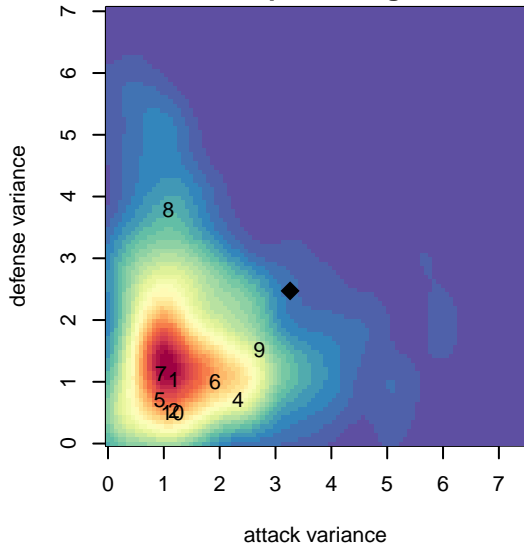

## Crossfire OR LOSC Blue I G05

Crossfire Oregon  
 Lake Oswego, OR  
 G05 total strength=1109  
 attack=5.06 defense=1.68  
 fall league = PTT G05 Premier White  
 spr league = Spr OYS G05 Premier White  
 notes= Rapids

alt names used:  
 LAKE OSWEGO BLUE I 2005 RAPIDS  
 LOSC 05G Blue 1  
 LOSC BLUE I 2005  
 LOSC BLUE I 2005 (OR)  
 LOSC BLUE I 2005 (OR)  
 LOSC 05G Blue 1

Venues played:  
 2017 Clash At the Border Gold/Silver/Bronze  
 2017 Nike Crossfire Challenge Silver Group U1  
 2017 Oswego Nike Cup Silver Blue U13  
 2017 Summer Slam Gold  
 2017 PTT G05 Premier White  
 2017 Spr OYS G05 Premier White

**attack and defense variance (black dot)  
relative to other teams  
and top 10 in region**

**attack and defense rating  
relative to others at age  
and all opponents in last 13 months**

**Performance relative to 13 month average**