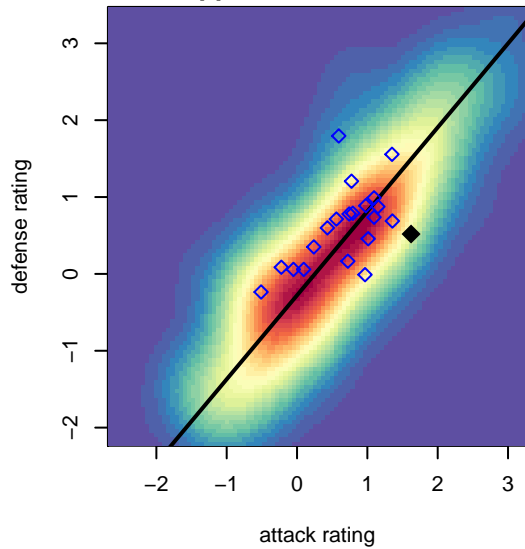

## Crossfire OR LOSC Blue I G05

Crossfire Oregon  
 Lake Oswego, OR  
 G05 total strength=1109  
 attack=5.06 defense=1.68  
 fall league = PTT G05 Premier White  
 spr league = Spr OYS G05 Premier White  
 notes= Rapids

alt names used:  
 LAKE OSWEGO BLUE I 2005 RAPIDS  
 LOSC 05G Blue 1  
 LOSC BLUE I 2005  
 LOSC BLUE I 2005 (OR)  
 LOSC BLUE I 2005 (OR)  
 LOSC 05G Blue 1

Venues played:  
 2017 Clash At the Border Gold/Silver/Bronze  
 2017 Nike Crossfire Challenge Silver Group U1  
 2017 Oswego Nike Cup Silver Blue U13  
 2017 Summer Slam Gold  
 2017 PTT G05 Premier White  
 2017 Spr OYS G05 Premier White

**attack and defense variance (black dot)  
relative to other teams  
and top 10 in region**

**attack and defense rating  
relative to others at age  
and all opponents in last 13 months**

**Performance relative to 13 month average**